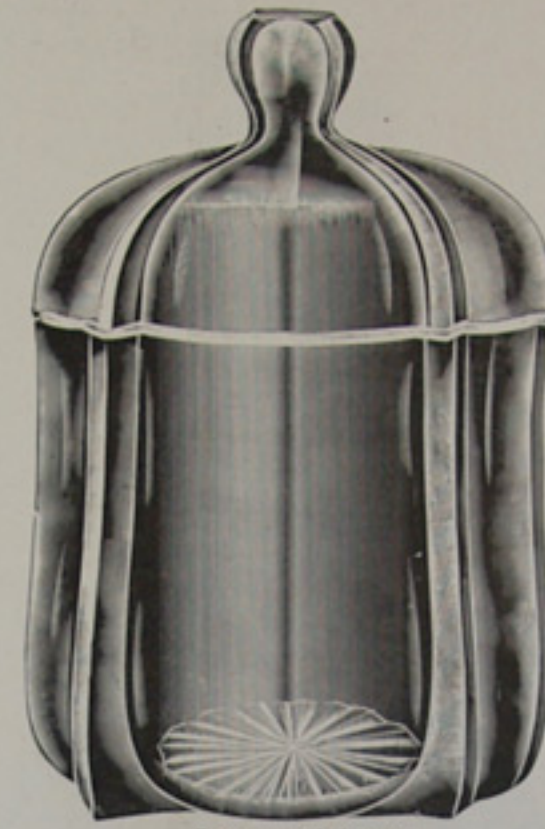

# APOLLO DESIGN.

SCALE, HALF SIZE.

Pickle Tray.

4 1/2 inch Footed Jelly.

Sugar and Cover

Wine.

Tall Celery.

4 inch Comport.

4 inch Round Dish.

4 1/2 inch Comport.

4 1/2 inch Round Dish.

Spoon.

Cream.

6 inch Comport.

7 inch Round Dish.

Squat Syrup.