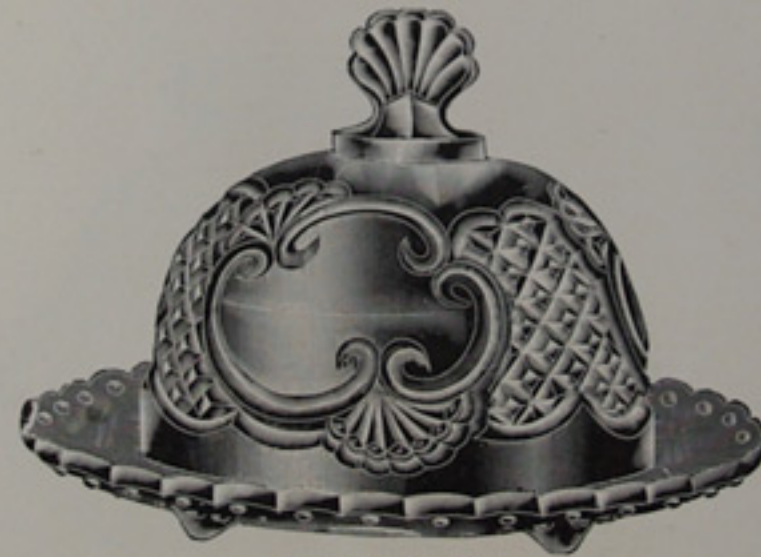

# CROESUS DESIGN.

(ALSO MADE GOLD DECORATED.)

SCALE, HALF SIZE.

4 in. Round Dish.

4½ in. Jelly Bowl.

7 in. Round Dish.

Sugar and Cover.

Tumbler.

Small Oil.

Large Oil.

8 in. Round Dish.

Spoon.

Cream.

Tall Celery.

7 in. Round Dish and Cover.

Toothpick.

Butter and Cover.

8 in. Plate.

Individual Cream.

Pickle Tray.

Duster.

Berry Cream.

Berry Sugar.

This document is a vailable for personal use only. Reproduction for commercial use is strictly prohibited