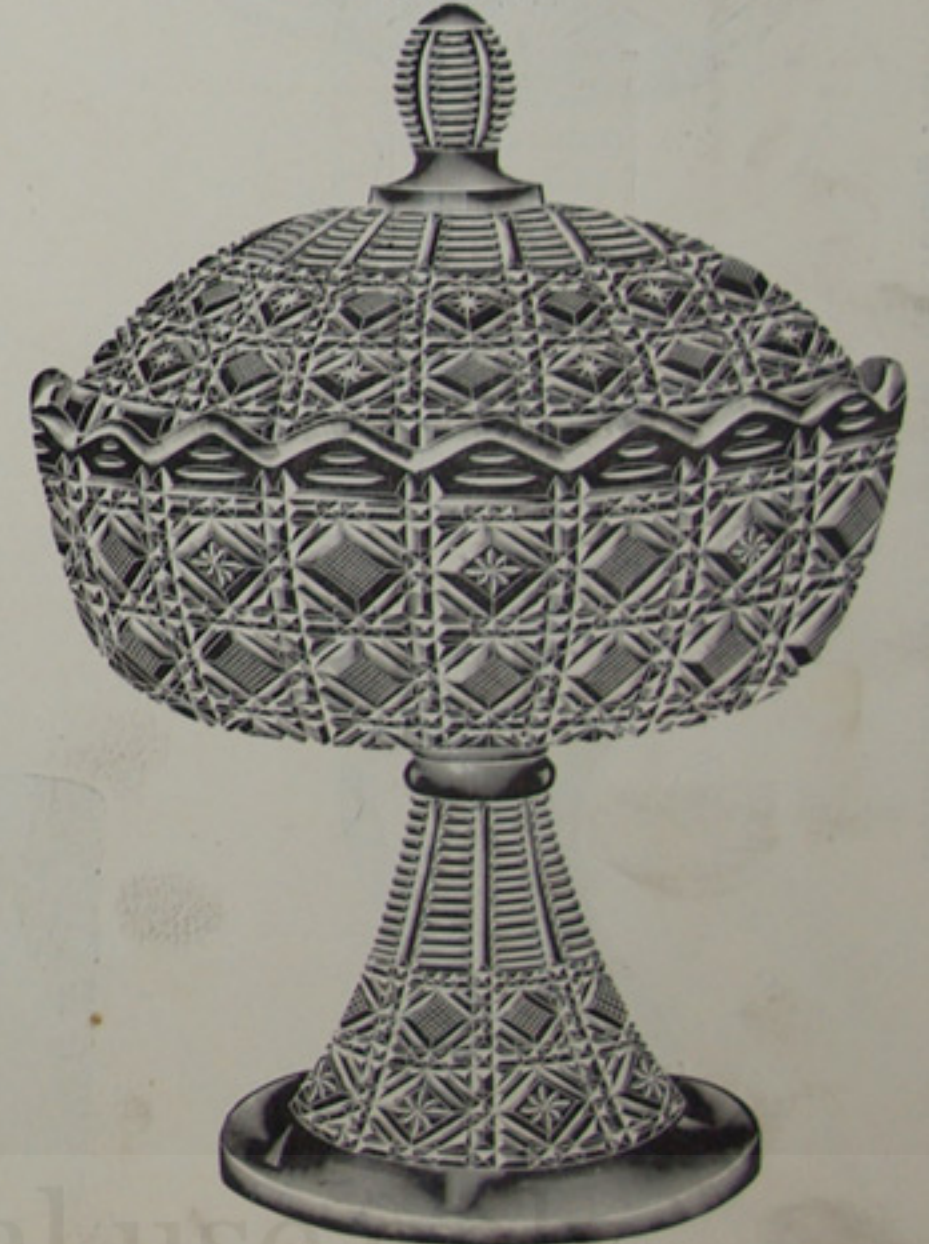

Merrimac Design.

SCALE, HALF SIZE.

8 in. Round Dish.

4 1/2 in. Footed Jelly.

8 in. Oblong Dish.

4 in. Round Dish.
(Also make 4 1/2 in.)

Duster, N.T.

Spoon.

Sugar and Cover.

Tumbler.

Molasses Can, T. T. or N. T.

Cream.

Quart and Half-Gallon Jug.

Butter and Cover.

4 in. Comport,
(Also make 8 in.)

Pickle.

Bread Plate.

Tall Celery.

8 in. Footed Bowl. (Also 10 in. B. Salver.)

8 in. Footed Bowl and Cover.