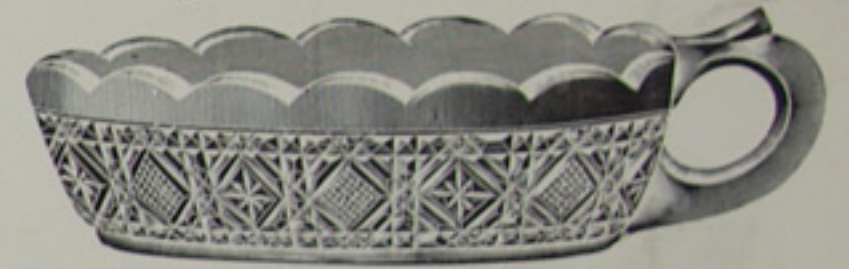

Merrimac Design.

SCALE, HALF SIZE.

8 in. Round Dish.

4 1/2 in. Footed Jelly.

8 in. Oblong Dish.

4 in. Round Dish.
(Also make 4 1/2 in.)

Duster, N.T.

Spoon.

Sugar and Cover.

Tumbler.

Molasses Can, T. T. or N. T.

Cream.

Quart and Half-Gallon Jug.

Butter and Cover.

4 in. Comport,
(Also make 8 in.)

Pickle.

Bread Plate.

Tall Celery.

8 in. Footed Bowl. (Also 10 in. B. Salver.)

8 in. Footed Bowl and Cover.