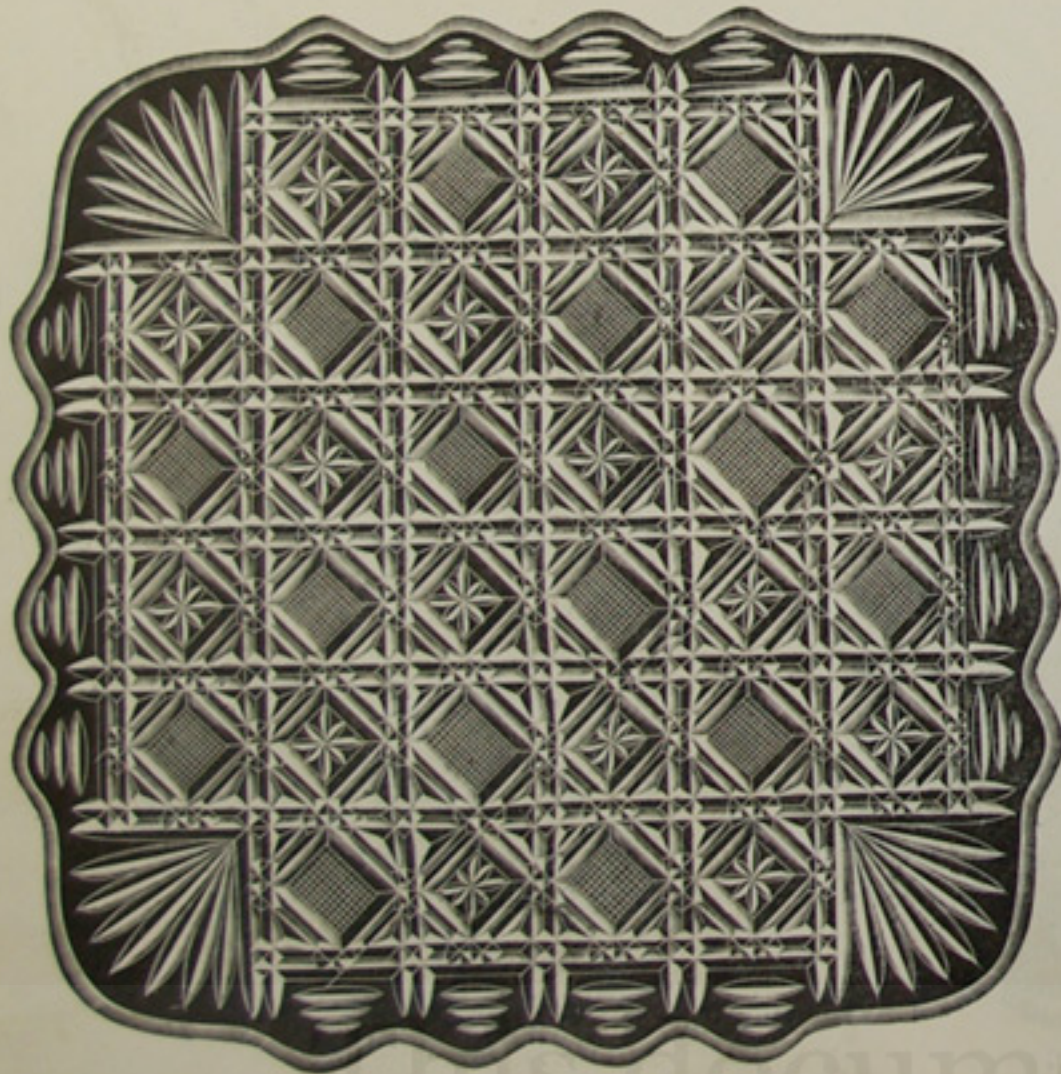

Merrimac Design.

SCALE, HALF SIZE.

8 in. Round Dish.

4 1/2 in. Footed Jelly.

8 in. Oblong Dish.

4 in. Round Dish.
(Also make 4 1/2 in.)

Duster, N.T.

Spoon.

Sugar and Cover.

Tumbler.

Molasses Can, T. T. or N. T.

Cream.

Quart and Half-Gallon Jug.

Butter and Cover.

4 in. Comport,
(Also make 8 in.)

Pickle.

Bread Plate.

Tall Celery.

8 in. Footed Bowl. (Also 10 in. B. Salver.)

8 in. Footed Bowl and Cover.