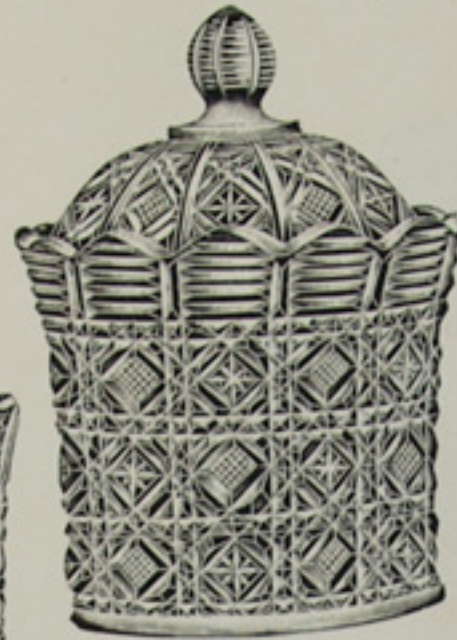

Merrimac Design.

SCALE, HALF SIZE.

8 in. Round Dish.

4 1/2 in. Footed Jelly.

8 in. Oblong Dish.

4 in. Round Dish.
(Also make 4 1/2 in.)

Duster, N.T.

Spoon.

Sugar and Cover.

Tumbler.

Molasses Can, T. T. or N. T.

Cream.

Quart and Half-Gallon Jug.

Butter and Cover.

4 in. Comport,
(Also make 8 in.)

Pickle.

Bread Plate.

Tall Celery.

8 in. Footed Bowl. (Also 10 in. B. Salver.)

8 in. Footed Bowl and Cover.