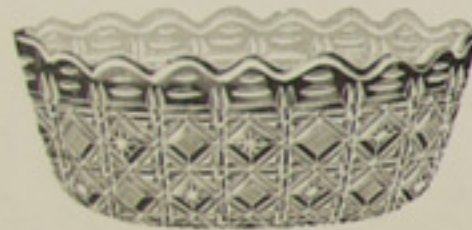

Merrimac Design.

SCALE, HALF SIZE.

8 in. Round Dish.

4 1/2 in. Footed Jelly.

8 in. Oblong Dish.

4 in. Round Dish.
(Also make 4 1/2 in.)

Duster, N.T.

Spoon.

Sugar and Cover.

Tumbler.

Molasses Can, T. T. or N. T.

Cream.

Quart and Half-Gallon Jug.

Butter and Cover.

4 in. Comport,
(Also make 8 in.)

Pickle.

Bread Plate.

Tall Celery.

8 in. Footed Bowl. (Also 10 in. B. Salver.)

8 in. Footed Bowl and Cover.