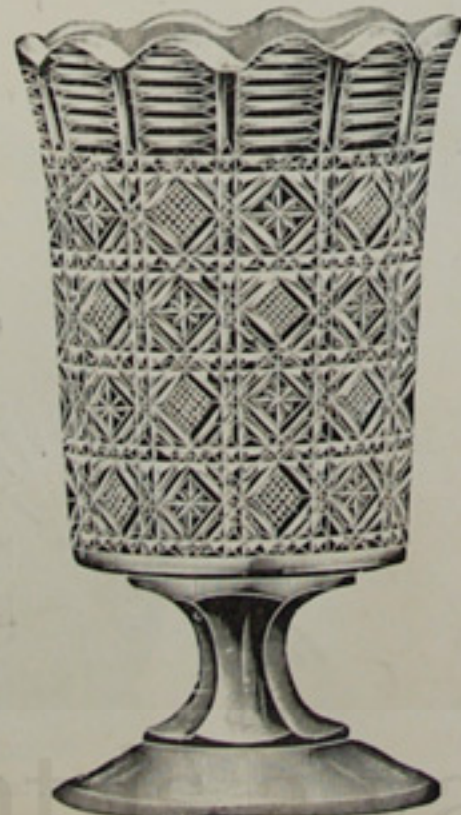

Merrimac Design.

SCALE, HALF SIZE.

8 in. Round Dish.

4 1/2 in. Footed Jelly.

8 in. Oblong Dish.

4 in. Round Dish.
(Also make 4 1/2 in.)

Duster, N.T.

Spoon.

Sugar and Cover.

Tumbler.

Molasses Can, T. T. or N. T.

Cream.

Quart and Half-Gallon Jug.

Butter and Cover.

4 in. Comport,
(Also make 8 in.)

Pickle.

Bread Plate.

Tall Celery.

8 in. Footed Bowl. (Also 10 in. B. Salver.)

8 in. Footed Bowl and Cover.