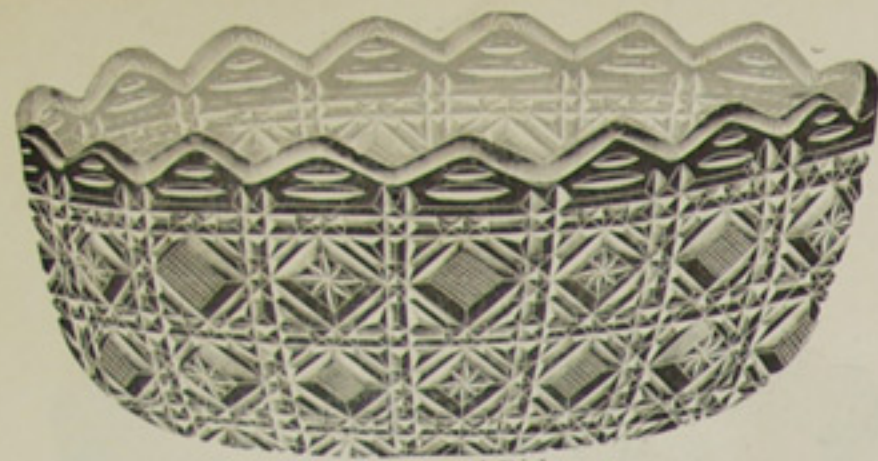

Merrimac Design.

SCALE, HALF SIZE.

8 in. Round Dish.

4 1/2 in. Footed Jelly.

8 in. Oblong Dish.

4 in. Round Dish.
(Also make 4 1/2 in.)

Duster, N.T.

Spoon.

Sugar and Cover.

Tumbler.

Molasses Can, T. T. or N. T.

Cream.

Quart and Half-Gallon Jug.

Butter and Cover.

4 in. Comport,
(Also make 8 in.)

Pickle.

Bread Plate.

Tall Celery.

8 in. Footed Bowl. (Also 10 in. B. Salver.)

8 in. Footed Bowl and Cover.