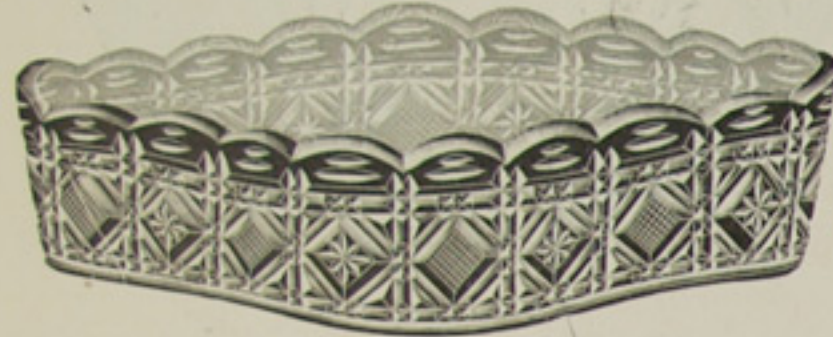

Merrimac Design.

SCALE, HALF SIZE.

8 in. Round Dish.

4 1/2 in. Footed Jelly.

8 in. Oblong Dish.

4 in. Round Dish.
(Also make 4 1/2 in.)

Duster, N.T.

Spoon.

Sugar and Cover.

Tumbler.

Molasses Can, T. T. or N. T.

Cream.

Quart and Half-Gallon Jug.

Butter and Cover.

4 in. Comport,
(Also make 8 in.)

Pickle.

Bread Plate.

Tall Celery.

8 in. Footed Bowl. (Also 10 in. B. Salver.)

8 in. Footed Bowl and Cover.