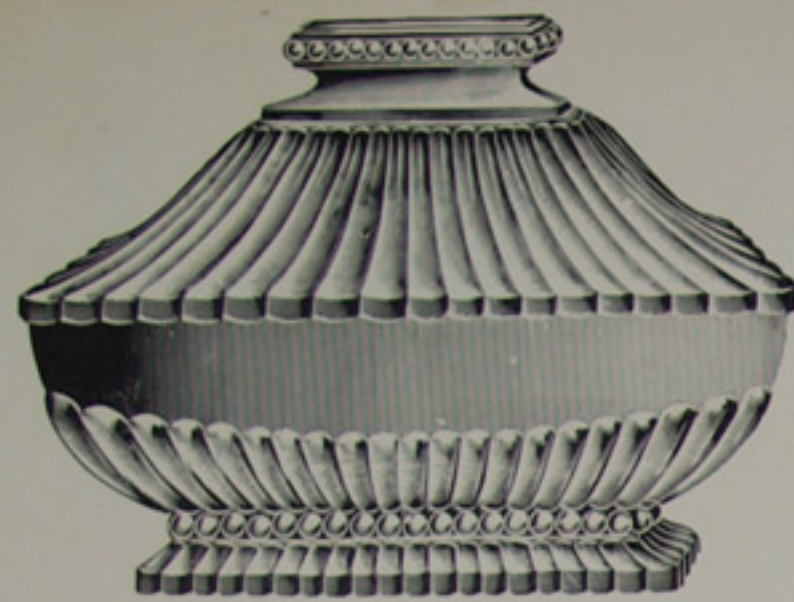

Naomi Design.

SCALE, HALF SIZE.

7 in. Comport and Cover.

8 in. Comport and Cover.

1/2 gal. Tall Jug.

Tall Celery.

Molasses Can.

9 in. Salver.