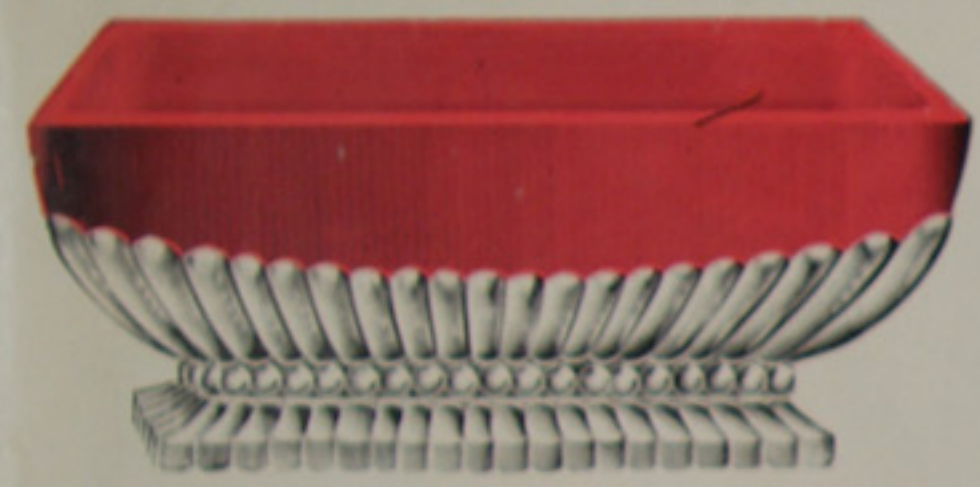

1/2 gal. Squat Jug.

5 in. Flat Vase.

6 in. Footed Vase.

9 in. Footed Vase.

8 in. Flat Vase.

Pickle Tray.

Celery Tray.

document is a reproduction for personal use only. Reproduction for commercial use is strictly prohibited.

Naomi Design.

Ruby Decorated.
SCALE, HALF SIZE.

National Glass Company, Operating McKee & Bros. Glass Works, Jeannette, Pa.

4 1/4 in. Berry Dish.

Squat Duster.

Square Duster.

8 in. Berry Dish.

Sugar and Cover.