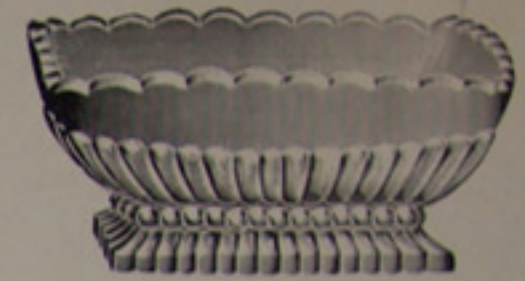

Naomi Design.

SCALE, HALF SIZE.

4 1/2 in. Berry Dish.

4 in. Comport.

8 in. Berry Dish.

Square Duster.

Sugar and Cover.

Squat Duster.

6 in. Comport.

Tumbler.

4 1/2 in. Olive.

Spoon.

Cream.

7 in. Comport.

Custard.

Butter and Cover.

Toothpick.

Oil.

4 1/2 in. Footed Jelly.

Individual Sugar.

Individual Cream.

8 in. Comport.

National Glass Company, Operating McKee & Bros. Glass Works, Jeannette, Pa.

This document is available for personal use only. Reproduction for commercial use is strictly prohibited.