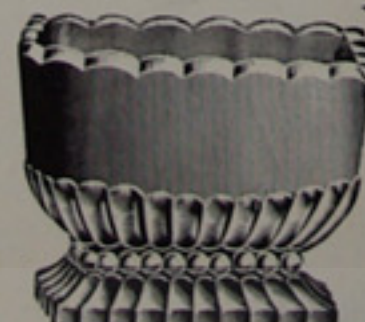

Naomi Design.

SCALE, HALF SIZE.

4 1/2 in. Berry Dish.

4 in. Comport.

8 in. Berry Dish.

Square Duster.

Sugar and Cover.

Squat Duster.

6 in. Comport.

Tumbler.

4 1/2 in. Olive.

Spoon.

Cream.

7 in. Comport.

Custard.

Butter and Cover.

Toothpick.

Oil.

4 1/2 in. Footed Jelly.

Individual Sugar.

Individual Cream.

8 in. Comport.

National Glass Company, Operating McKee & Bros. Glass Works, Jeannette, Pa.

This document is available for personal use only. Reproduction for commercial use is strictly prohibited.

Naomi Design.

SCALE, HALF SIZE.

7 in. Comport and Cover.

8 in. Comport and Cover.

1/2 gal. Tall Jug.

Tall Celery.

Molasses Can.

9 in. Salver.