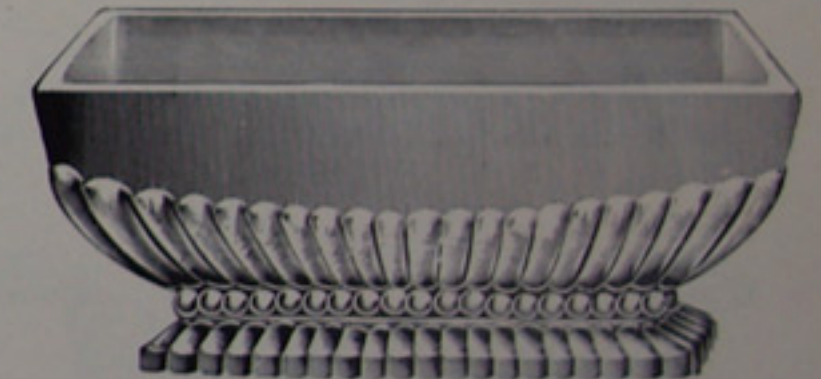

Naomi Design.

SCALE, HALF SIZE.

4 1/2 in. Berry Dish.

4 in. Comport.

8 in. Berry Dish.

Square Duster.

Sugar and Cover.

Squat Duster.

6 in. Comport.

Tumbler.

4 1/2 in. Olive.

Spoon.

Cream.

7 in. Comport.

Custard.

Butter and Cover.

Toothpick.

Oil.

4 1/2 in. Footed Jelly.

Individual Sugar.

Individual Cream.

8 in. Comport.

National Glass Company, Operating McKee & Bros. Glass Works, Jeannette, Pa.

This document is available for personal use only. Reproduction for commercial use is strictly prohibited.

Naomi Design.

SCALE, HALF SIZE.

7 in. Comport and Cover.

8 in. Comport and Cover.

1/2 gal. Tall Jug.

Tall Celery.

Molasses Can.

9 in. Salver.