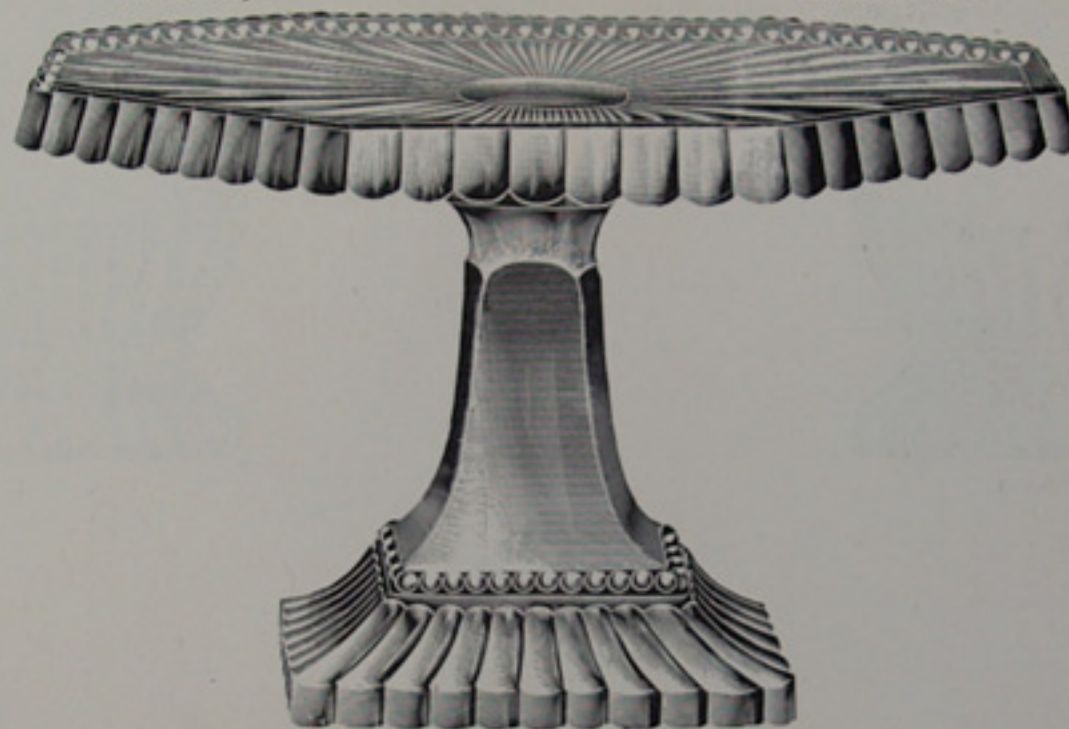

Naomi Design.

SCALE, HALF SIZE.

7 in. Comport and Cover.

8 in. Comport and Cover.

1/2 gal. Tall Jug.

Tall Celery.

Molasses Can.

9 in. Salver.