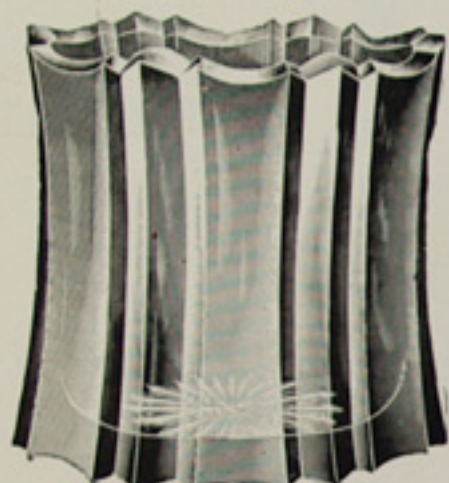

Vulean Design.

SCALE HALF SIZE.

National Glass Company, Operating McKee & Bros. Glass Works, Jeannette, Pa.

4 in. Round Dish.

5 in. Footed Jelly.

Custard or Lemonade

4 in. Comport.

7 in. Round Dish.
(Also make 8 in.)

Sugar and Cover.

7 in. Comport.
(Also make 8 in.)

Candlestick.

Toothpick or Match.

Spoon.

Cream.

Butter and Cover.

Tall Celery.